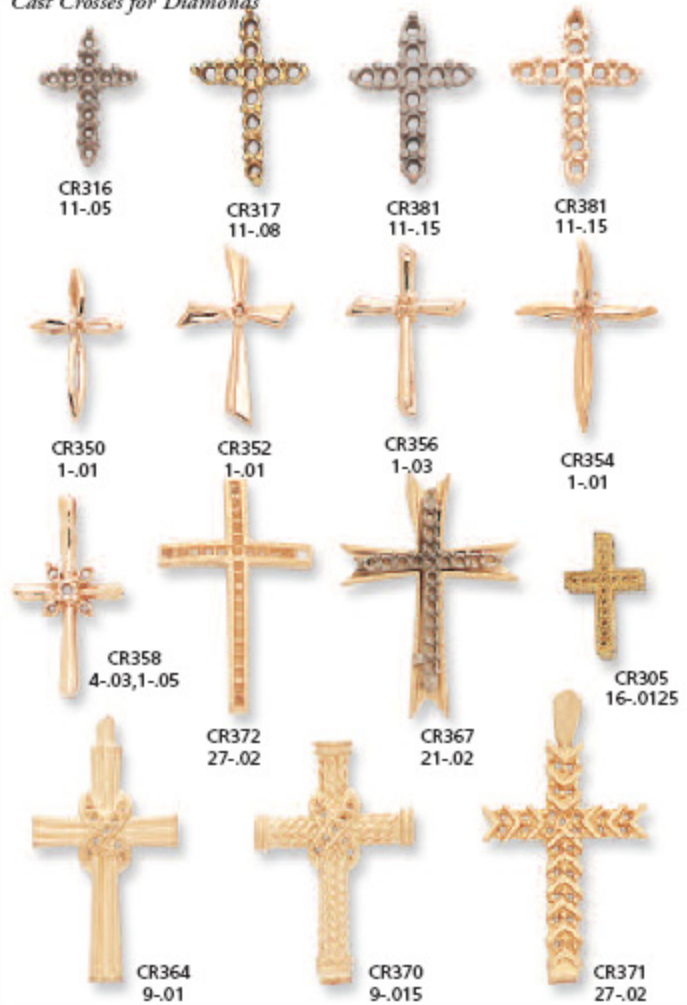

14K YELLOW CHILDREN'S CROSSES AND CROSSES FOR DIAMONDS

Most cast crosses can be special ordered in 14KW, 18K and Platinum

Cast Crosses for Diamonds

Cast Crosses for Diamonds