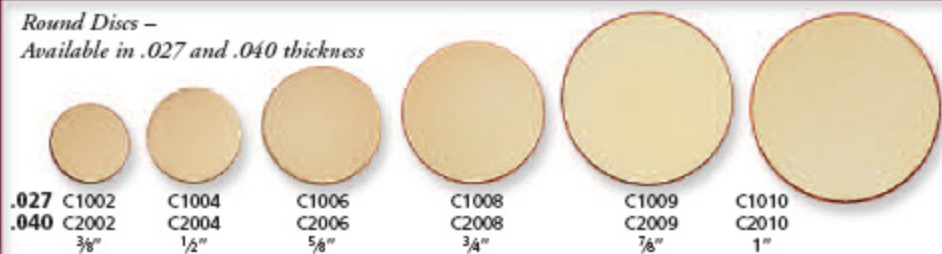

ASSORTED 14K YELLOW DISCS

*Most discs can be special ordered in 14K white and 18K Yellow.
 Top style number indicates .027 thickness, Bottom style number indicates .040 thickness.*

Round Discs -
 Available in .027 and .040 thickness

Round Washers

C123 through C136 are available in .015 only

Heart Shape Discs with Loop

Oval Discs - available in .027 and .040 thickness

Sterling Silver