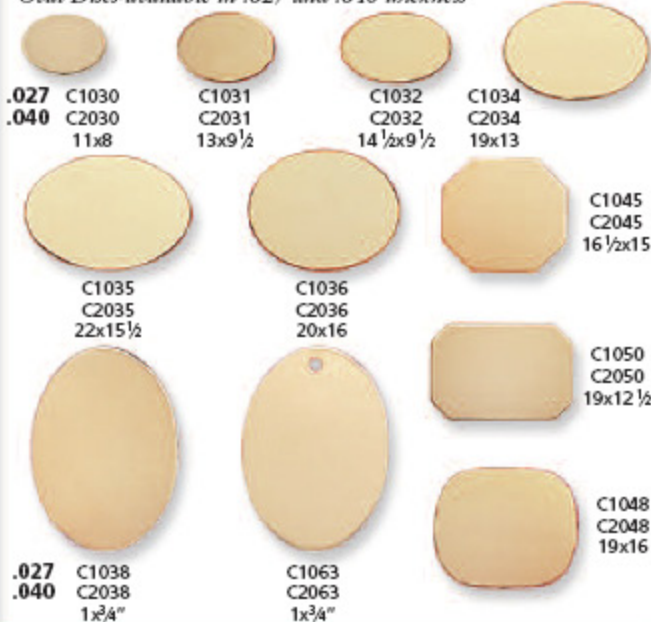

ASSORTED 14K YELLOW DISCS

*Most discs can be special ordered in 14K white and 18K Yellow.
 Top style number indicates .027 thickness, Bottom style number indicates .040 thickness.*

Round Discs -
 Available in .027 and .040 thickness

Round Washers

C123 through C136 are available in .015 only

Heart Shape Discs with Loop

Oval Discs - available in .027 and .040 thickness

Sterling Silver