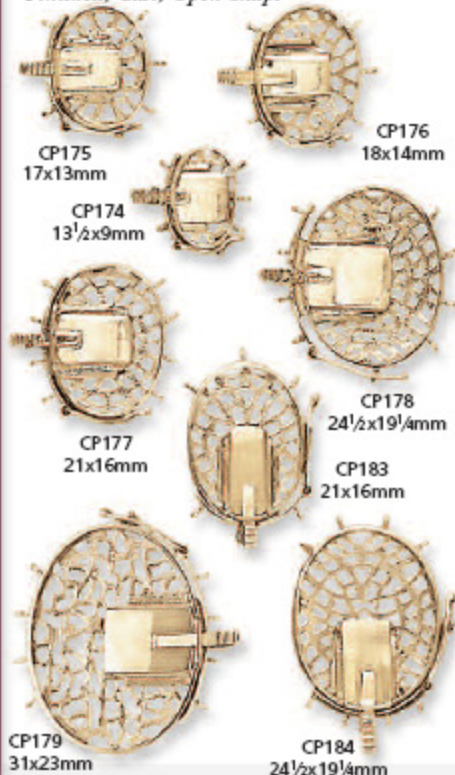

BOX CLASPS AND SNAPS

All items on this page are available in 14KY. Many items are available in 14KW and 18KY.

Barrel Clasps w/Rings

Square Snaps w/rings

Closed Regular Weight Box Clasps

Heavy Weight Box Clasps

W/2 Safeties

Round Barrel Snap for Soldering

Box Snaps w/Button

Box Snaps w/Straight Lip

Figure "8"

Fold Over Clasp

Open Box Snaps

Die Struck Open Snaps

Finished, Cast, Open Snaps

Cast Snaps