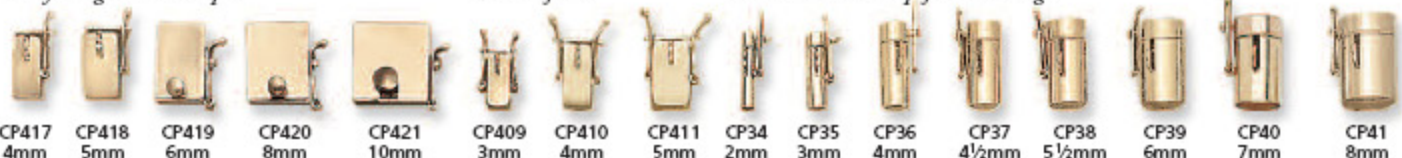

BOX CLASPS AND SNAPS

All items on this page are available in 14KY. Many items are available in 14KW and 18KY.

Barrel Clasps w/Rings

Square Snaps w/rings

Closed Regular Weight Box Clasps

Heavy Weight Box Clasps

W/2 Safeties

Round Barrel Snap for Soldering

Box Snaps w/Button

Box Snaps w/Straight Lip

Figure "8"

Fold Over Clasp

Open Box Snaps

Die Struck Open Snaps