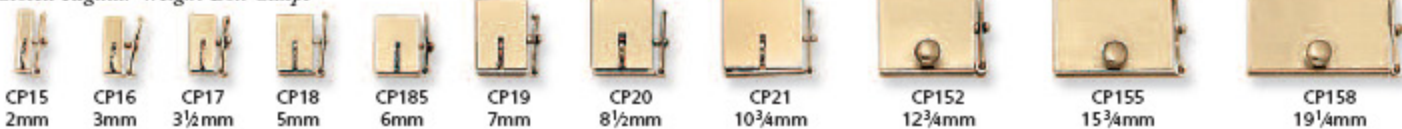

BOX CLASPS AND SNAPS

All items on this page are available in 14KY. Many items are available in 14KW and 18KY.

Barrel Clasps w/Rings

Square Snaps w/rings

Closed Regular Weight Box Clasps

Heavy Weight Box Clasps

W/2 Safeties

Round Barrel Snap for Soldering

Box Snaps w/Button

Box Snaps w/Straight Lip

Figure "8"

Fold Over Clasp

Open Box Snaps

Die Struck Open Snaps