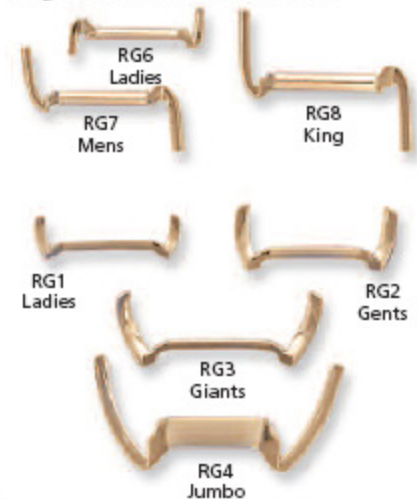

PINS, JOINTS, CATCHES, AND RING GUARDS

FINDINGS

A. HERSCHLAG INC.

Double Pins (18KY or W)

Stick Pins

Double Pins (14KY or W, 18KY or W)

Joints

Swivel Bails (14KY Only)

Nickel Catches and Joints

For Soft Solder (G.P.)

Top Opening

Side Opening

Top Opening (18KY and W)

Side Opening (18KY and W)

Side Opening

Top Opening

Tie Holder

Ring Guards 14K and Gold Filled

Pin Stems (14KY, 14KW, 18KY, 18KW, Plat, G.P. & N.P.)