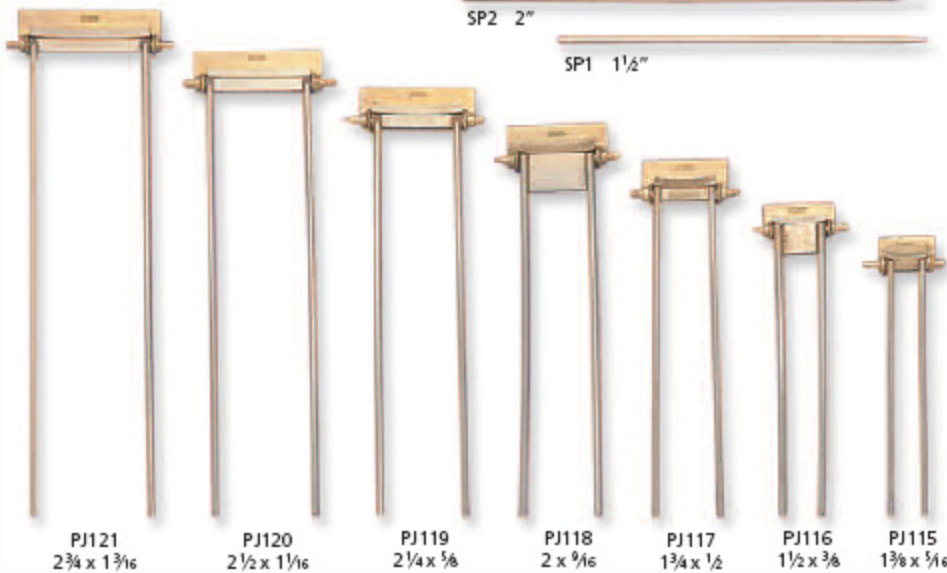

PINS, JOINTS, CATCHES, AND RING GUARDS

FINDINGS

A. HERSCHLAG INC.

Double Pins (18KY or W)

Stick Pins

Double Pins (14KY or W, 18KY or W)

Joints

Swivel Bails (14KY Only)

Nickel Catches and Joints

For Soft Solder (G.P.)

Top Opening

Side Opening

Top Opening (18KY and W)

Side Opening (18KY and W)

Side Opening

Top Opening

Tie Holder

Ring Guards 14K and Gold Filled

Pin Stems (14KY, 14KW, 18KY, 18KW, Plat, G.P. & N.P.)