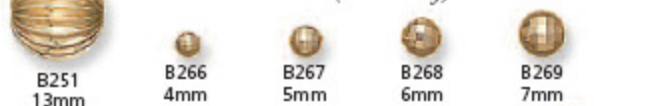

ASSORTED BEADS

Most beads are available in 14KY, Gold Filled and Sterling Silver unless otherwise indicated.

*Indicates item is only available in G.F. and S.S.

FINDINGS

A. HERSCHLAG INC.

Round Regular Weight Two Hole Beads

Round Mirror Beads (14KY only)

Shiny Roundells

Heart Beads (14KY only)

Square Beads

Knife Edge Roundells

Fancy Shape Beads