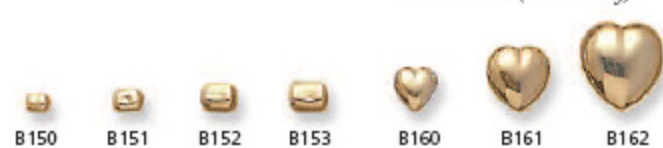

ASSORTED BEADS

Most beads are available in 14KY, Gold Filled and Sterling Silver unless otherwise indicated.

*Indicates item is only available in G.F. and S.S.

FINDINGS

A. HERSCHLAG INC.

Round Regular Weight Two Hole Beads

Round Mirror Beads (14KY only)

Shiny Roundells

Heart Beads (14KY only)

Square Beads

Knife Edge Roundells

Fancy Shape Beads