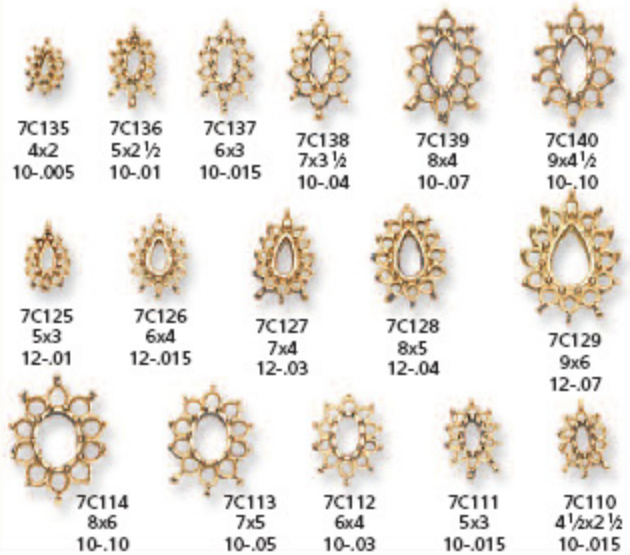

7C135 4x2 10-005   7C136 5x2 1/2 10-01   7C137 6x3 10-015   7C138 7x3 1/2 10-04   7C139 8x4 10-07   7C140 9x4 1/2 10-10

7C125 5x3 12-01   7C126 6x4 12-015   7C127 7x4 12-03   7C128 8x5 12-04   7C129 9x6 12-07

7C114 8x6 10-10   7C113 7x5 10-05   7C112 6x4 10-03   7C111 5x3 10-015   7C110 4 1/2 x 2 1/2 10-015