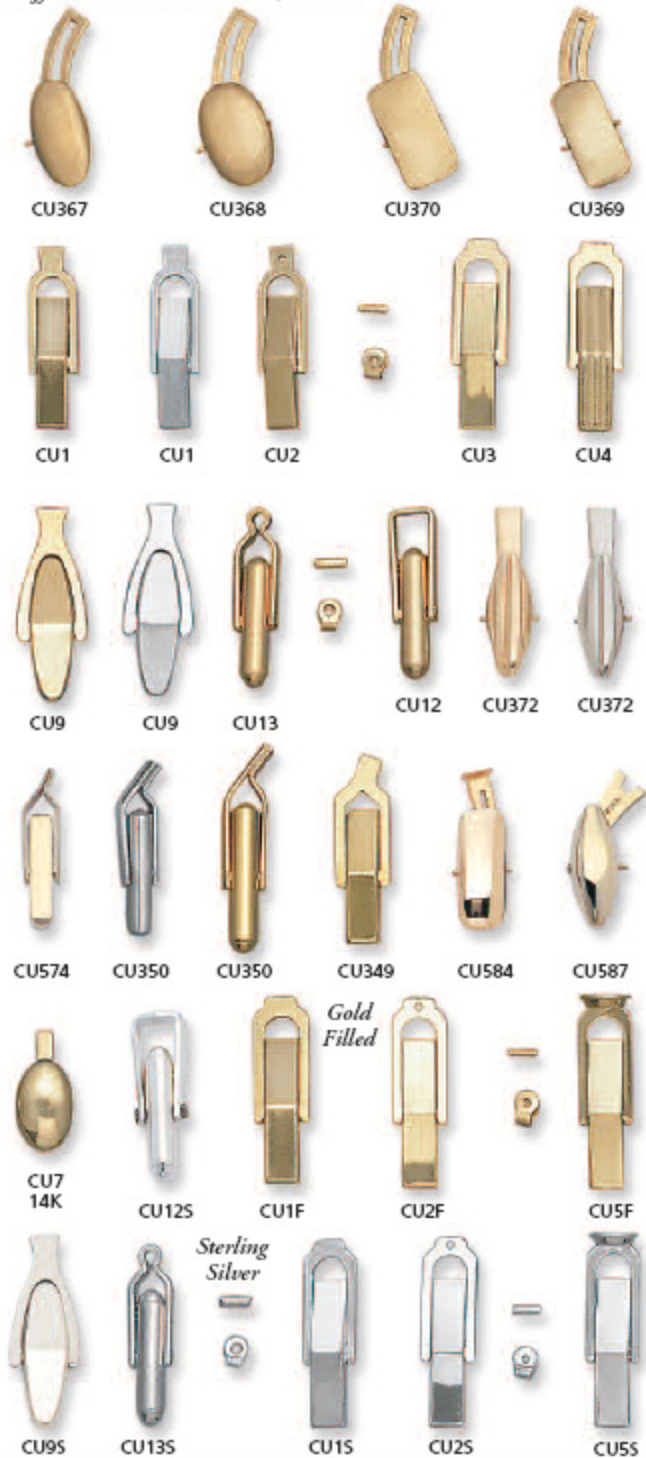

# MENS JEWELRY FINDINGS, CUFF LINK BACKS, TIE PINS AND KEY RINGS

All items on this page are available in 14KY unless otherwise indicated.

## Key Rings

## Cuff Link Backs 14KY or W, 18KY or W

## Stud Backs