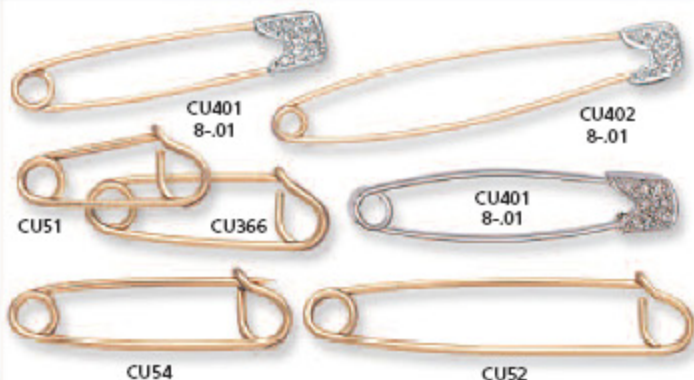

# 14K DIAMOND HEARTS AND SAFETY PINS

All hearts are available in 14KY or W. Pins are available in 14KY unless otherwise indicated.

*Lightweight*

*Sterling Silver*