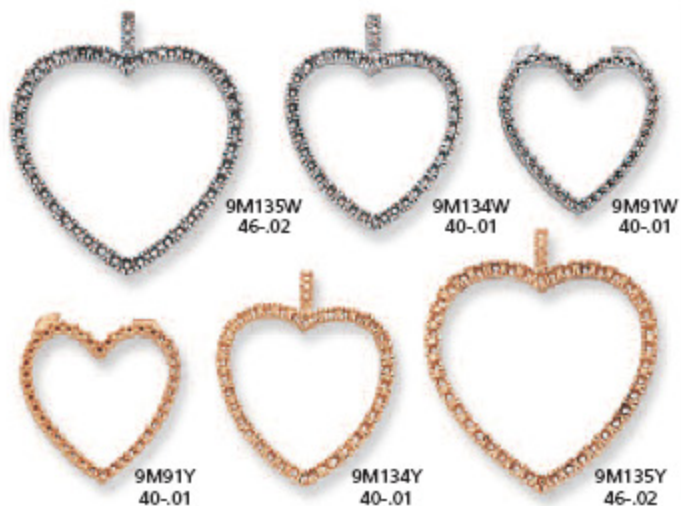

# 14K DIAMOND HEARTS AND SAFETY PINS

All hearts are available in 14KY or W. Pins are available in 14KY unless otherwise indicated.

*Lightweight*

*Sterling Silver*