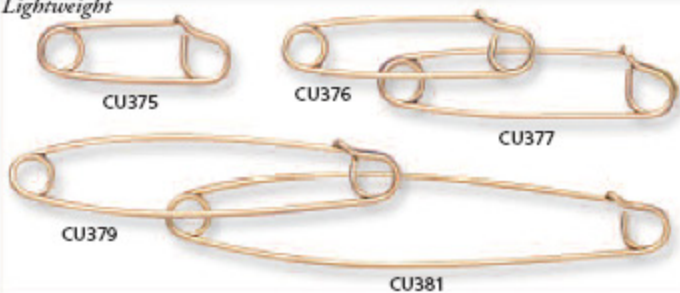

# 14K DIAMOND HEARTS AND SAFETY PINS

All hearts are available in 14KY or W. Pins are available in 14KY unless otherwise indicated.

*Lightweight*

*Sterling Silver*